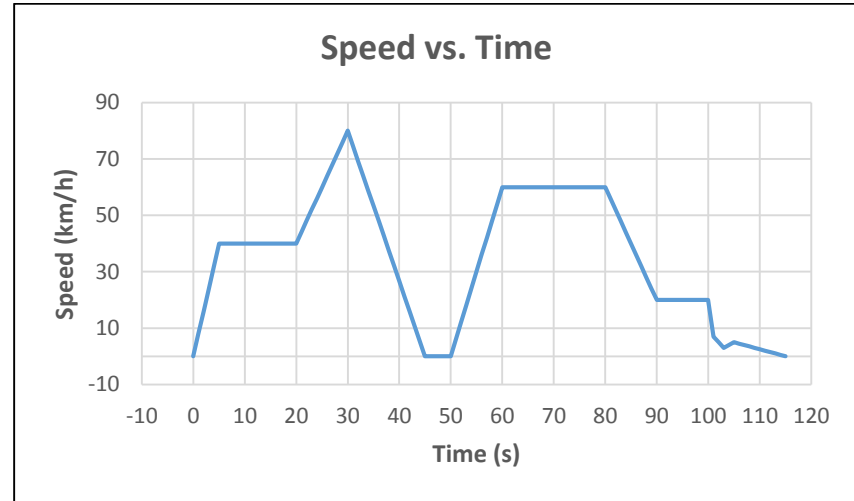

Driving Simulation Graphs Homework

Write out a driving plan that describes the motion of the car that is represented in the above graphs. Compare your plan with your group members and decide on a final plan to use with the simulator.