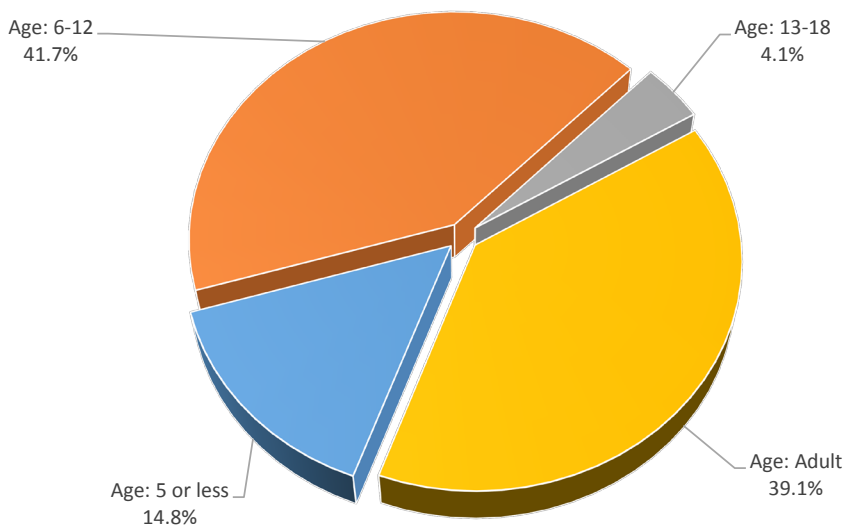

# 2016 Cedar Valley Family STEM Festival

neiwastem.com

The Cedar Valley Family STEM Festival is a community-wide partnership led by the Northeast Region of the Iowa Governor’s STEM Advisory Council at the University of Northern Iowa, Waterloo Community Schools, Cedar Falls Community School District, Cedar Valley Catholic Schools, AEA 267, Black Hawk County Extension and Outreach, Greater Cedar Valley Alliance & Chamber, Hawkeye Community College, University of Northern Iowa STEM, John Deere, Grout Museum District and Volunteer Center of the Cedar Valley. The fourth annual event was held on Thursday, November 10, at the Five Sullivan Brothers Convention Center in Waterloo. The free event attracted 2,779 people. Attendees encountered 74 hands-on exhibits and 3 specialty shows throughout the evening.

Number of Female and Male Attendees by Age Group

Attendee Breakdown by Age Group

Total Reporting = 2,658

Communities Attending

- |              |              |
|--------------|--------------|
| Atkins       | Hudson       |
| Brandon      | Independence |
| Cedar Falls  | Janesville   |
| Cedar Rapids | Jesup        |
| Chicago, IL  | Macomb, IL   |
| Clarinda     | New Hampton  |
| Denver       | New Hartford |
| Dike         | Raymond      |
| Dunkerton    | Reinbeck     |
| Evansdale    | Traer        |
| Fairbank     | Waterloo     |
| Gilbertville | Waverly      |