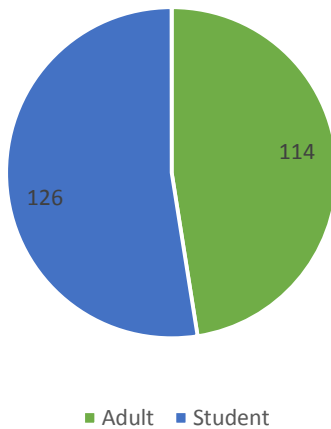

2016 Cedar Valley Family STEM Festival

neiwastem.com

The Evaluation is being completed by: