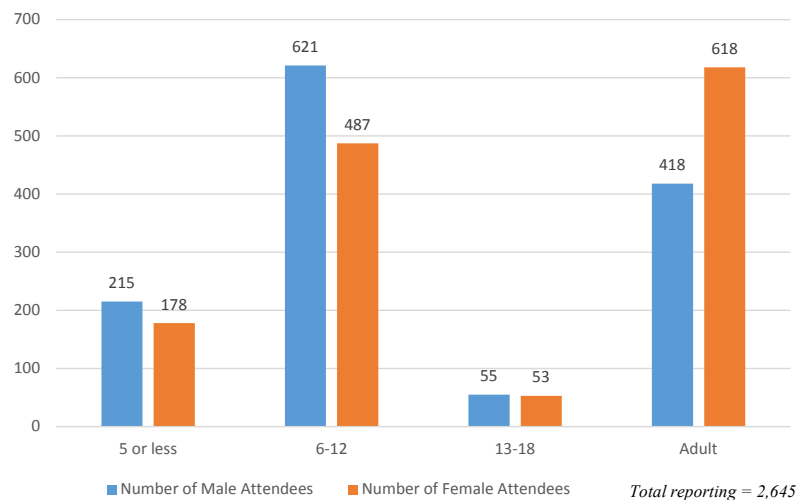

# 2016 Cedar Valley Family STEM Festival

neiwastem.com

The Cedar Valley Family STEM Festival is a community-wide partnership led by the Northeast Region of the Iowa Governor’s STEM Advisory Council at the University of Northern Iowa, Waterloo Community Schools, Cedar Falls Community School District, Cedar Valley Catholic Schools, AEA 267, Black Hawk County Extension and Outreach, Greater Cedar Valley Alliance & Chamber, Hawkeye Community College, University of Northern Iowa STEM, John Deere, Grout Museum District and Volunteer Center of the Cedar Valley. The fourth annual event was held on Thursday, November 10, at the Five Sullivan Brothers Convention Center in Waterloo. The free event attracted 2,779 people. Attendees encountered 74 hands-on exhibits and 3 specialty shows throughout the evening.

Number of Female and Male Attendees by Age Group

Attendee Breakdown by Age Group

Total Reporting = 2,658

Communities Attending

- |              |              |
|--------------|--------------|
| Atkins       | Hudson       |
| Brandon      | Independence |
| Cedar Falls  | Janesville   |
| Cedar Rapids | Jesup        |
| Chicago, IL  | Macomb, IL   |
| Clarinda     | New Hampton  |
| Denver       | New Hartford |
| Dike         | Raymond      |
| Dunkerton    | Reinbeck     |
| Evansdale    | Traer        |
| Fairbank     | Waterloo     |
| Gilbertville | Waverly      |