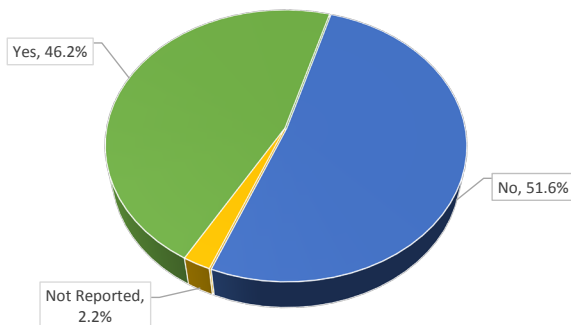

Farmstead Preschool
Grin and Grow Daycare
Hansen Elementary School
Holmes Junior High School
Home School
Hoover Middle School
Hudson Community School District
Hudson High School
Immanuel Lutheran Preschool
Independence Community School District
Irving Elementary School
Janesville Community School District
Jesup Community School District
Kingsley Elementary School
Kittrell Elementary School
Lakeview Elementary School
Lincoln Elementary School - Cedar Falls
Lincoln Elementary School - Waterloo
Lou Henry Elementary School
Lowell Elementary School
Margaretta Carey Elementary School
New Hampton Middle School

New Hampton Community School District
North Cedar Elementary School
Orange Elementary School
Orchard Hill Preschool
Orchard Hill Elementary School
Peet Junior High School
Poyner Elementary School
Southdale Elementary School
St. Edward School
St. Johns Preschool
St. Patrick School
St. Paul's Elementary School
UNI Child Development Center
Valley Lutheran School
Wapsie Valley Community School District
Waterloo Christian School
Waverly-Shell Rock Middle School
West High School

Attendee Breakdown by Ethnicity

Did You Attend the STEM Festival Last Year?

Total Reporting: 2,667